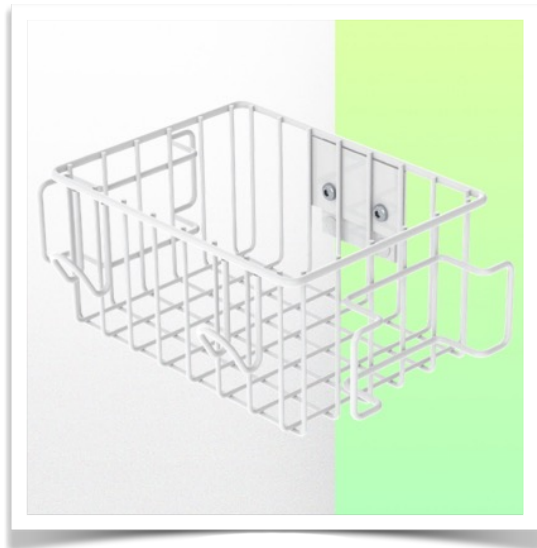

Presentation

Part Number: WM 227.148

Small serving basket 200 x 150 x 100 mm, for mounting on wall track

Adaptateur pour glissière murale Vertical
Adapter for vertical wall channel
Adapter voor verticaal wandkanaal

Pour montage sur glissière murale
To mount to wall channel
Om aan een muur te bevestigen railkanaal

This small serving basket with its open structure will allow you to see the contents directly. This storage solution is a perfect complement to your medical workstation.

Technical specifications:

- * Dimensions: 200 x 150 x 100 mm (W x D x H)
- * Max. basket load capacity: 2.5 Kg
- * Slide rail adapter included in this configuration
- * Color: White
- * Warranty: 5 years