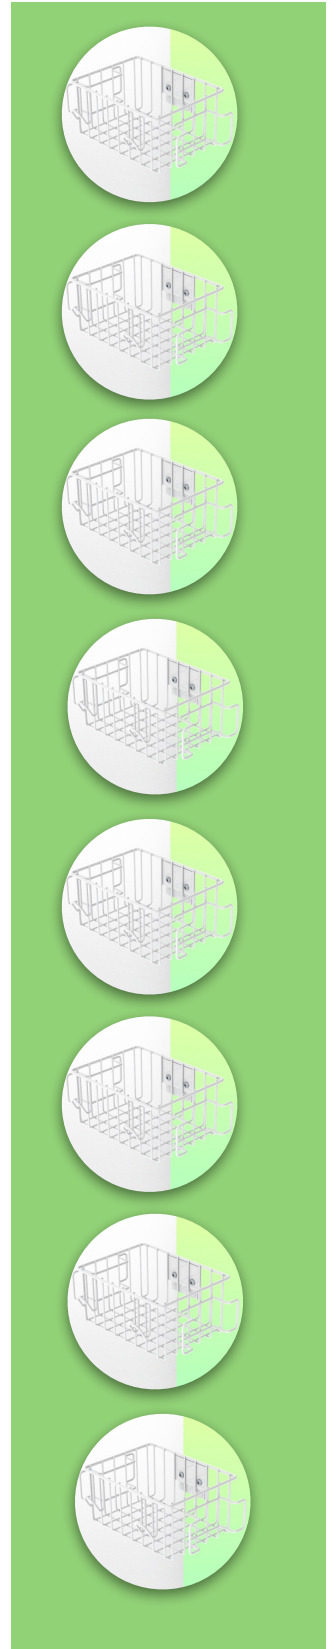

Presentation

Part Number: WM 227.151

Small serving basket 200 x 150 x 100 mm, for mounting to fixed tube \varnothing 30 mm

This small serving basket with its open structure will allow you to see the contents directly. This storage solution is a perfect complement to your medical workstation.

Technical specifications:

- * Dimensions: 200 x 150 x 100 mm (W x D x H)
- * Max. basket load capacity: 2.5 Kg
- * Fixed tube adapter \varnothing 30 mm included in this configuration
- * Color: White
- * Warranty: 5 years