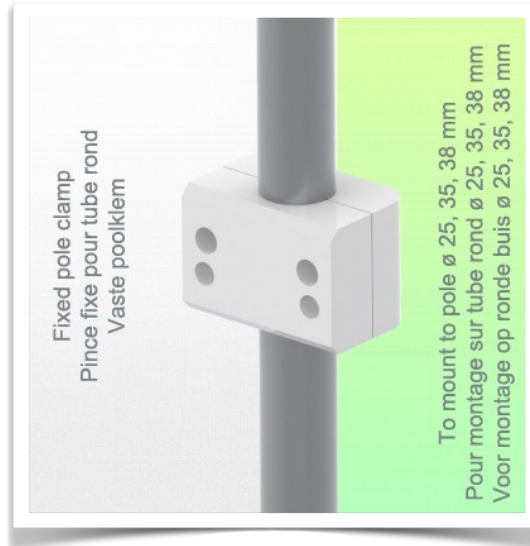

Presentation

Part Number: WM 227.151

Small serving basket 200 x 150 x 100 mm, for mounting to fixed tube \varnothing 30 mm

This small serving basket with its open structure will allow you to see the contents directly. This storage solution is a perfect complement to your medical workstation.

Technical specifications:

- * Dimensions: 200 x 150 x 100 mm (W x D x H)
- * Max. basket load capacity: 2.5 Kg
- * Fixed tube adapter \varnothing 30 mm included in this configuration
- * Color: White
- * Warranty: 5 years