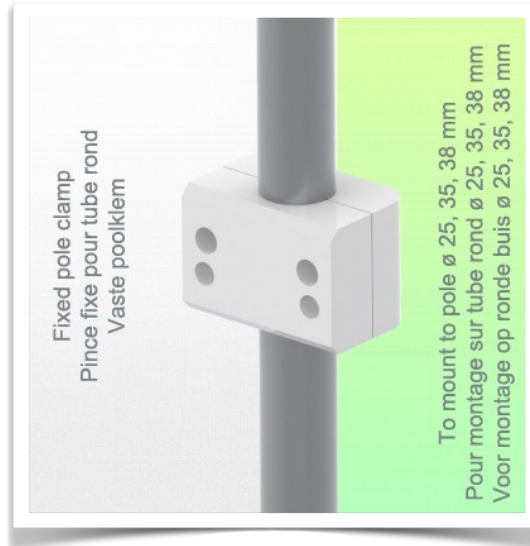

Presentation

Part Number: WM 227.152

Small serving basket 200 x 150 x 100 mm, for mounting to fixed tube \varnothing 35 mm

This small serving basket with its open structure will allow you to see the contents directly. This storage solution is a perfect complement to your medical workstation.

Technical specifications:

- * Dimensions: 200 x 150 x 100 mm (W x D x H)
- * Max. basket load capacity: 2.5 Kg
- * Fixed tube adapter \varnothing 35 mm included in this configuration
- * Color: White
- * Warranty: 5 years