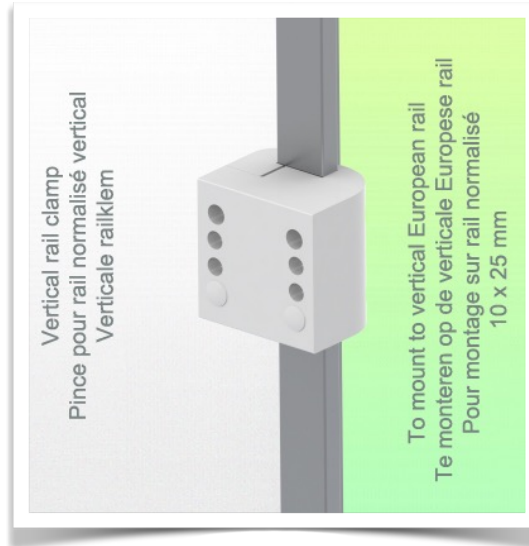

Presentation

Part Number: WM 227.157

Big serving basket 300 x 200 x 180 mm, for mounting on vertical standard rail 10 x 25 mm

This big serving basket with its open structure will allow you to see the contents directly. This storage solution is a perfect complement to your medical workstation.

Technical specifications:

- * Dimensions: 300 x 200 x 180 mm (W x D x H)
- * Max. basket load capacity: 10 Kg
- * Fixed clamp for vertical standard rail included in this configuration
- * Color: White
- * Warranty: 5 years