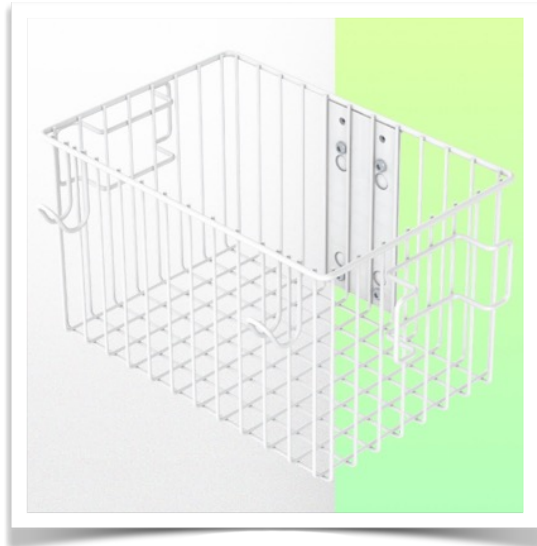

Presentation

Part Number: WM 227.157

Big serving basket 300 x 200 x 180 mm, for mounting on vertical standard rail 10 x 25 mm

This big serving basket with its open structure will allow you to see the contents directly. This storage solution is a perfect complement to your medical workstation.

Technical specifications:

- * Dimensions: 300 x 200 x 180 mm (W x D x H)
- * Max. basket load capacity: 10 Kg
- * Fixed clamp for vertical standard rail included in this configuration
- * Color: White
- * Warranty: 5 years