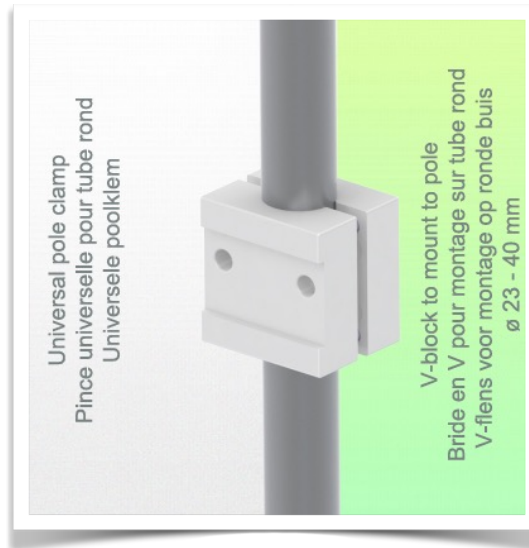

**Presentation**

**Part Number: WM 227.159**

**Big serving basket 300 x 200 x 180 mm, for mounting on variable tube  $\varnothing$  23-40 mm**

This big serving basket with its open structure will allow you to see the contents directly. This storage solution is a perfect complement to your medical workstation.

**Technical specifications:**

- \* Dimensions: 300 x 200 x 180 mm (W x D x H)
- \* Max. basket load capacity: 10 Kg
- \* Variable tube adapter  $\varnothing$  23-40 mm included in this configuration
- \* Color: White
- \* Warranty: 5 years