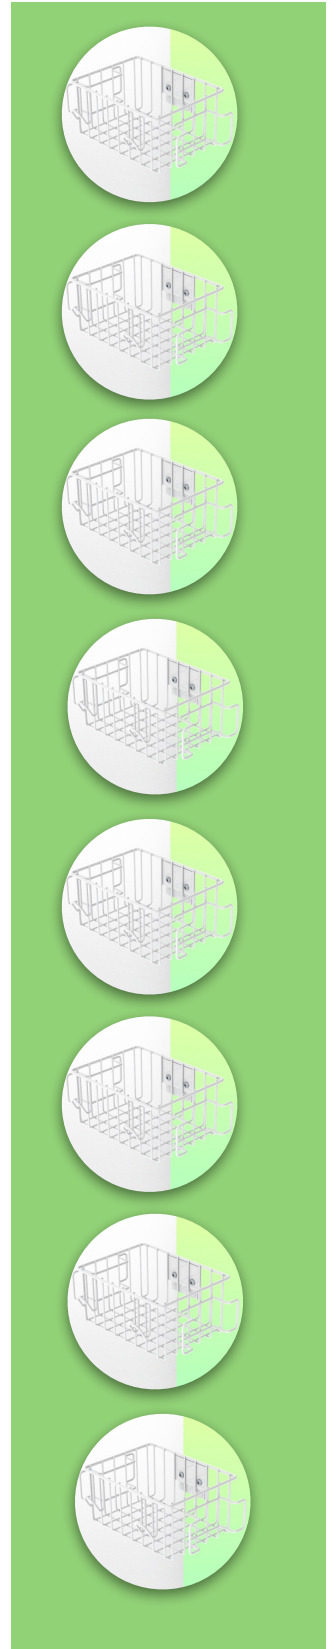

Presentation

Part Number: WM 227.160

Big serving basket 300 x 200 x 180 mm, for mounting to fixed tube \varnothing 25 mm

This big serving basket with its open structure will allow you to see the contents directly. This storage solution is a perfect complement to your medical workstation.

Technical specifications:

- * Dimensions: 300 x 200 x 180 mm (W x D x H)
- * Max. basket load capacity: 10 Kg
- * Fixed tube adapter \varnothing 25 mm included in this configuration
- * Color: White
- * Warranty: 5 years