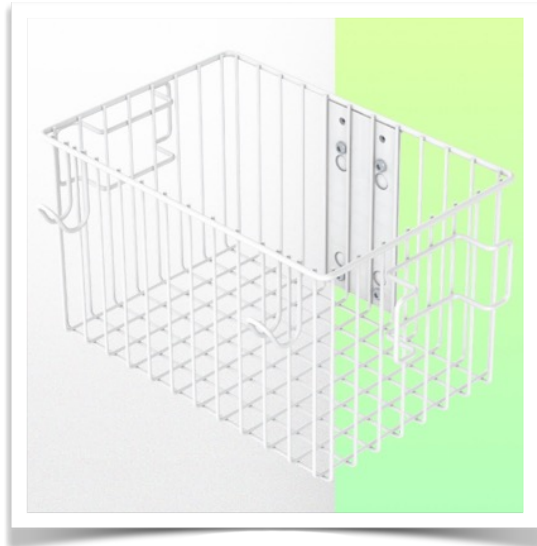

Presentation

Part Number: WM 227.160

Big serving basket 300 x 200 x 180 mm, for mounting to fixed tube \varnothing 25 mm

This big serving basket with its open structure will allow you to see the contents directly. This storage solution is a perfect complement to your medical workstation.

Technical specifications:

- * Dimensions: 300 x 200 x 180 mm (W x D x H)
- * Max. basket load capacity: 10 Kg
- * Fixed tube adapter \varnothing 25 mm included in this configuration
- * Color: White
- * Warranty: 5 years