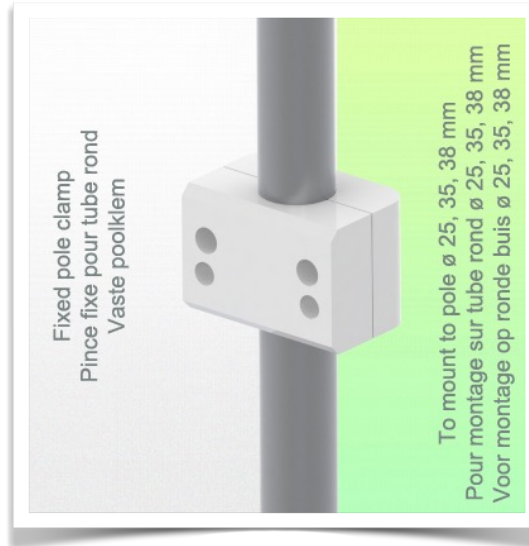

Presentation

Part Number: WM 227.161

Big serving basket 300 x 200 x 180 mm, for mounting to fixed tube  $\varnothing$  30 mm

This big serving basket with its open structure will allow you to see the contents directly. This storage solution is a perfect complement to your medical workstation.

**Technical specifications:**

- \* Dimensions: 300 x 200 x 180 mm (W x D x H)
- \* Max. basket load capacity: 10 Kg
- \* Fixed tube adapter  $\varnothing$  30 mm included in this configuration
- \* Color: White
- \* Warranty: 5 years