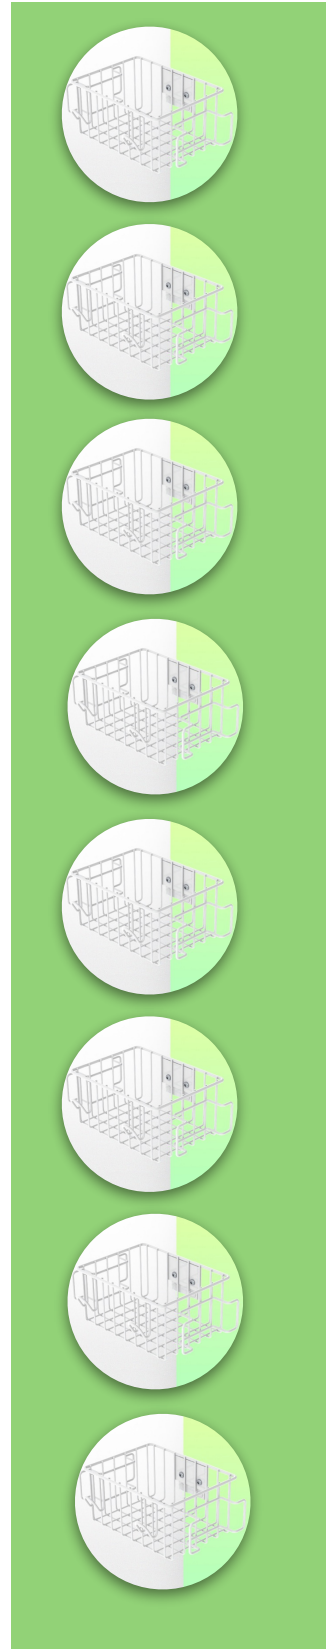

Presentation

Part Number: WM 227.161

Big serving basket 300 x 200 x 180 mm, for mounting to fixed tube  $\varnothing$  30 mm

This big serving basket with its open structure will allow you to see the contents directly. This storage solution is a perfect complement to your medical workstation.

**Technical specifications:**

- \* Dimensions: 300 x 200 x 180 mm (W x D x H)
- \* Max. basket load capacity: 10 Kg
- \* Fixed tube adapter  $\varnothing$  30 mm included in this configuration
- \* Color: White
- \* Warranty: 5 years