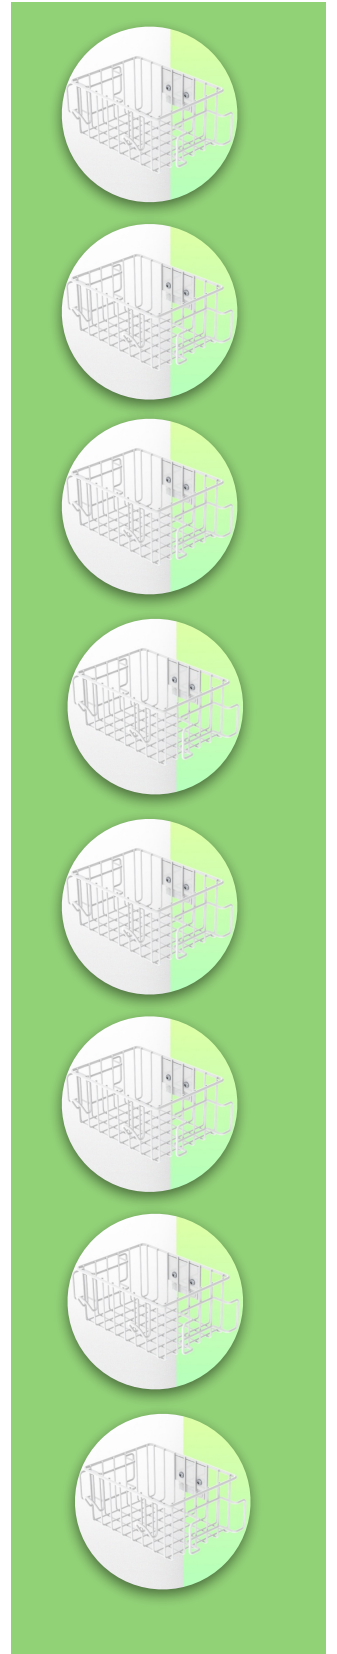

Presentation

Part Number: WM 227.162

Big serving basket 300 x 200 x 180 mm, for mounting to fixed tube \varnothing 35 mm

This big serving basket with its open structure will allow you to see the contents directly. This storage solution is a perfect complement to your medical workstation.

Technical specifications:

- * Dimensions: 300 x 200 x 180 mm (W x D x H)
- * Max. basket load capacity: 10 Kg
- * Fixed tube adapter \varnothing 35 mm included in this configuration
- * Color: White
- * Warranty: 5 years