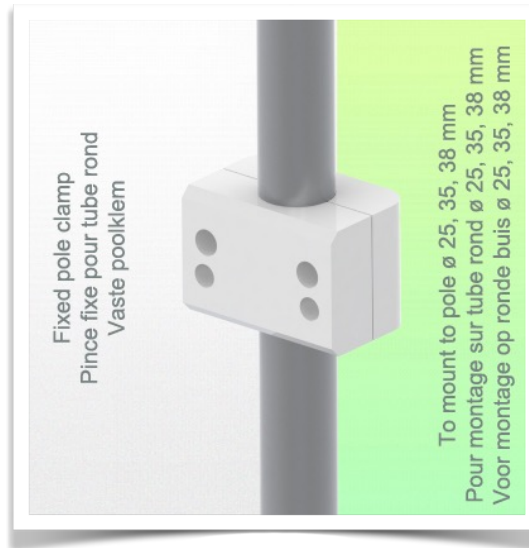

Presentation

Part Number: WM 227.162

Big serving basket 300 x 200 x 180 mm, for mounting to fixed tube \varnothing 35 mm

This big serving basket with its open structure will allow you to see the contents directly. This storage solution is a perfect complement to your medical workstation.

Technical specifications:

- * Dimensions: 300 x 200 x 180 mm (W x D x H)
- * Max. basket load capacity: 10 Kg
- * Fixed tube adapter \varnothing 35 mm included in this configuration
- * Color: White
- * Warranty: 5 years