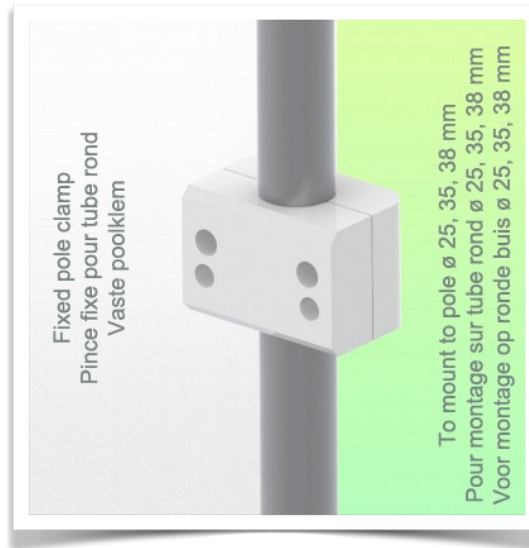

Presentation

Part Number: WM 227.163

Big serving basket 300 x 200 x 180 mm, for mounting to fixed tube  $\varnothing$  38 mm

This big serving basket with its open structure will allow you to see the contents directly. This storage solution is a perfect complement to your medical workstation.

**Technical specifications:**

- \* Dimensions: 300 x 200 x 180 mm (W x D x H)
- \* Max. basket load capacity: 10 Kg
- \* Fixed tube adapter  $\varnothing$  38 mm included in this configuration
- \* Color: White
- \* Warranty: 5 years