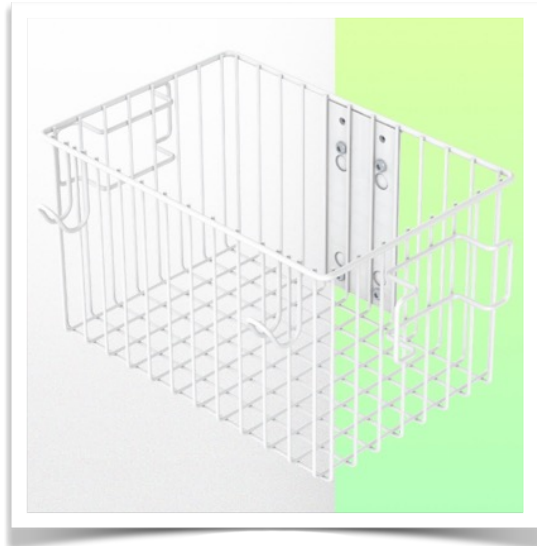

Presentation

Part Number: WM 227.165

Big serving basket 300 x 200 x 180 mm, for mounting on medical arm adjustable in height

Adaptateur pour bras médical ajustable
Adapter voor verstelbare medische arm
Adapter for adjustable medical arm

Pour montage sur bras ajustable en hauteur
For mounting on height adjustable arm
Voor montage op in hoogte verstelbare arm

This big serving basket with its open structure will allow you to see the contents directly. This storage solution is a perfect complement to your medical workstation.

Technical specifications:

- * Dimensions: 300 x 200 x 180 mm (W x D x H)
- * Max. basket load capacity: 10 Kg
- * Adapter for height adjustable medical arm included in this configuration
- * Color: White
- * Warranty: 5 years