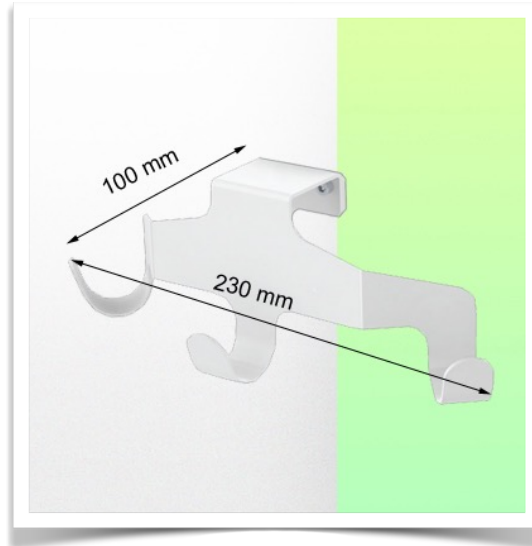

Presentation

Part Number: WM 227.171

Triple hook for cable, for mounting to fixed tube \varnothing 30 mm

This cable hook with its matching mounting interface is the ideal addition when long cables need to be suspended and its design offers hygiene and cleaning in every detail. Its modern design has been specially developed for healthcare environments.

Technical specifications:

- * Three end cable hook
- * Length 230 mm
- * Mounting adapter included in this configuration as described in this presentation sheet. * Mounting to fixed tube \varnothing 30 mm
- * Colour: White
- * Warranty: 5 years