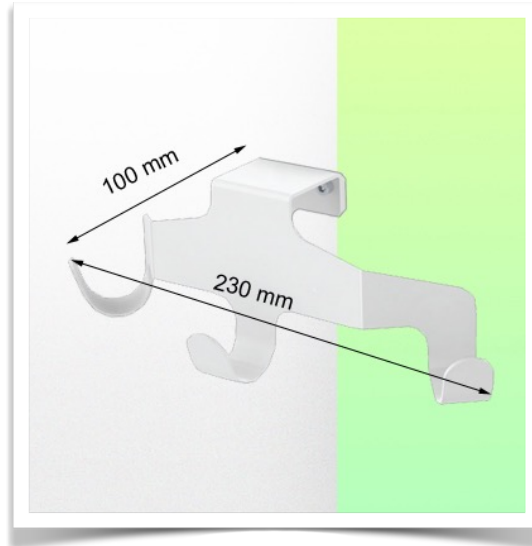

Presentation

Part Number: WM 227.172

Triple hook for cable, for mounting to fixed tube \varnothing 35 mm

This cable hook with its matching mounting interface is the ideal addition when long cables need to be suspended and its design offers hygiene and cleaning in every detail. Its modern design has been specially developed for healthcare environments.

Technical specifications:

- * Three end cable hook
- * Length 230 mm
- * Mounting adapter included in this configuration as described in this presentation sheet. * Mounting to fixed tube \varnothing 35 mm
- * Colour: White
- * Warranty: 5 years