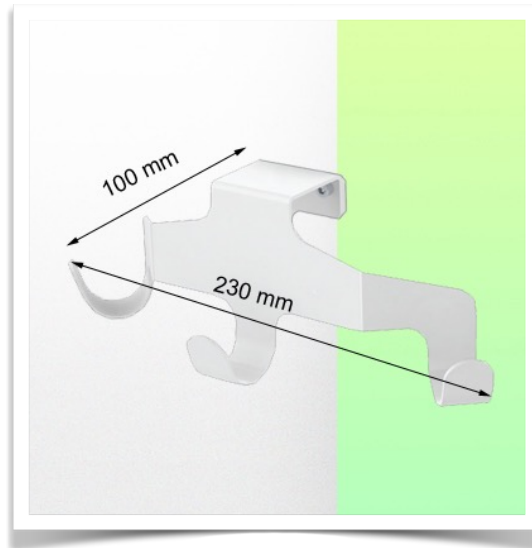

**Presentation**

**Part Number: WM 227.173**

**Triple hook for cable, for mounting to fixed tube  $\varnothing$  38 mm**

This cable hook with its matching mounting interface is the ideal addition when long cables need to be suspended and its design offers hygiene and cleaning in every detail. Its modern design has been specially developed for healthcare environments.

**Technical specifications:**

- \* Three end cable hook
- \* Length 230 mm
- \* Mounting adapter included in this configuration as described in this presentation sheet. \* Mounting to fixed tube  $\varnothing$  38 mm
- \* Colour: White
- \* Warranty: 5 years