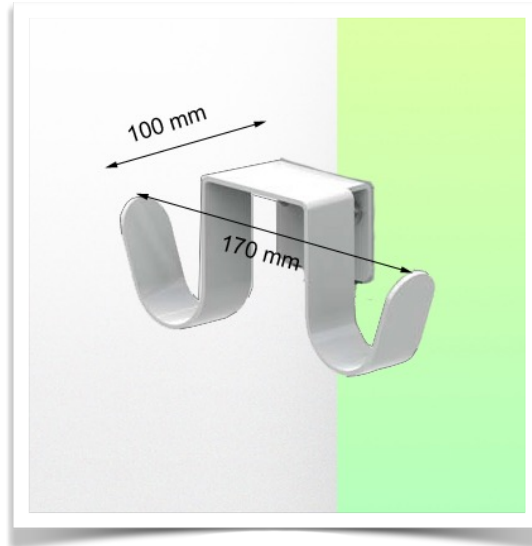

**Presentation**

**Part Number: WM 227.179**

**Double hook for cable, for mounting on variable tube ø 23-40 mm**

This cable hook with its matching mounting interface is the ideal addition when long cables need to be suspended and its design offers hygiene and cleaning in every detail. Its modern design has been specially developed for healthcare environments.

**Technical specifications:**

- \* Two end cable hook \*
- Length 170 mm
- \* Mounting adapter included in this configuration as described in this presentation sheet. \* Mounting on variable tube ø 23-40 mm
- \* Colour: White
- \* Warranty: 5 years