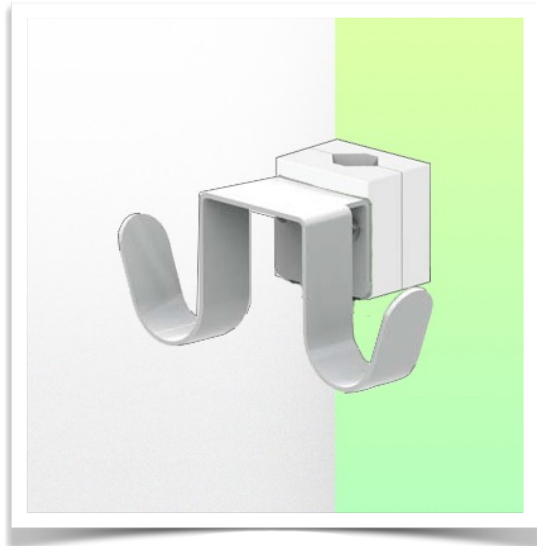

**Presentation**

**Part Number: WM 227.179**

**Double hook for cable, for mounting on variable tube ø 23-40 mm**

This cable hook with its matching mounting interface is the ideal addition when long cables need to be suspended and its design offers hygiene and cleaning in every detail. Its modern design has been specially developed for healthcare environments.

**Technical specifications:**

- \* Two end cable hook \*
- Length 170 mm
- \* Mounting adapter included in this configuration as described in this presentation sheet. \* Mounting on variable tube ø 23-40 mm
- \* Colour: White
- \* Warranty: 5 years