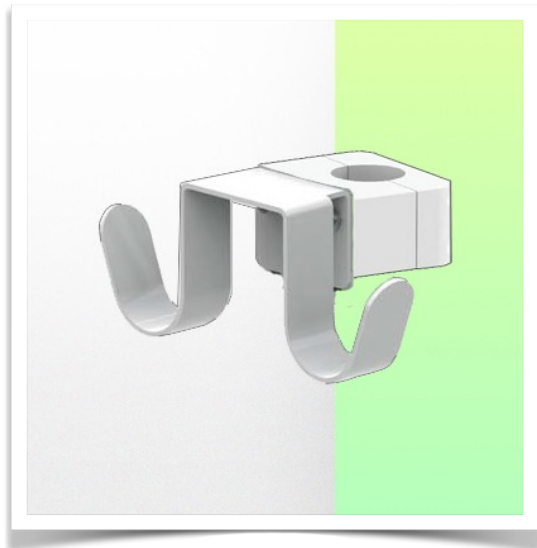

**Presentation**

**Part Number: WM 227.182**

**Double hook for cable, for mounting to fixed tube  $\varnothing$  35 mm**

This cable hook with its matching mounting interface is the ideal addition when long cables need to be suspended and its design offers hygiene and cleaning in every detail. Its modern design has been specially developed for healthcare environments.

**Technical specifications:**

- \* Two end cable hook
- \* Length 170 mm
- \* Mounting adapter included in this configuration as described in this presentation sheet. \* Mounting to fixed tube  $\varnothing$  35 mm
- \* Colour: White
- \* Warranty: 5 years