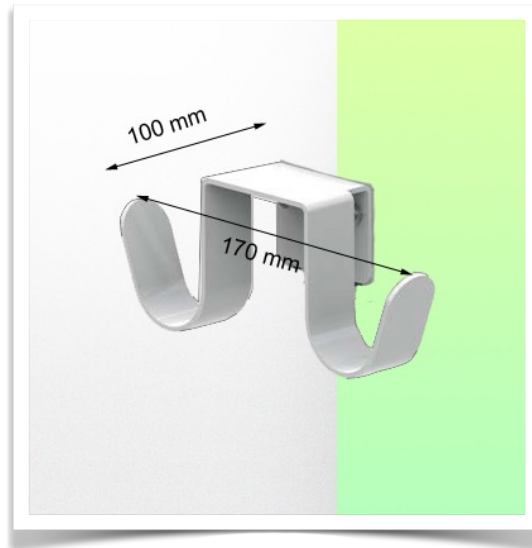

**Presentation**

**Part Number: WM 227.182**

**Double hook for cable, for mounting to fixed tube  $\varnothing$  35 mm**

This cable hook with its matching mounting interface is the ideal addition when long cables need to be suspended and its design offers hygiene and cleaning in every detail. Its modern design has been specially developed for healthcare environments.

**Technical specifications:**

- \* Two end cable hook
- \* Length 170 mm
- \* Mounting adapter included in this configuration as described in this presentation sheet. \* Mounting to fixed tube  $\varnothing$  35 mm
- \* Colour: White
- \* Warranty: 5 years