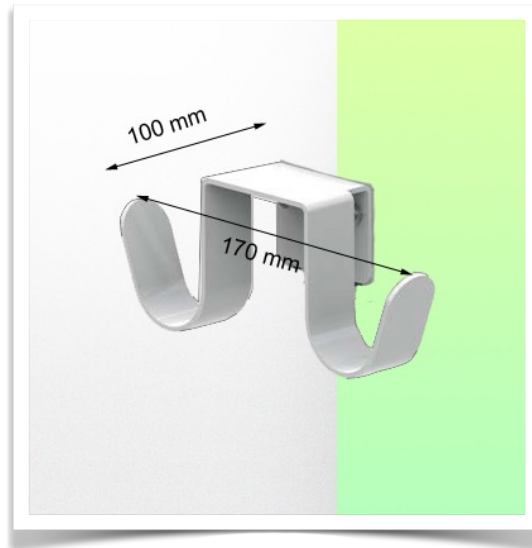

**Presentation**

**Part Number: WM 227.183**

**Double hook for cable, for mounting to fixed tube  $\varnothing$  38 mm**

This cable hook with its matching mounting interface is the ideal addition when long cables need to be suspended and its design offers hygiene and cleaning in every detail. Its modern design has been specially developed for healthcare environments.

**Technical specifications:**

- \* Two end cable hook
- \* Length 170 mm
- \* Mounting adapter included in this configuration as described in this presentation sheet. \* Mounting to fixed tube  $\varnothing$  38 mm
- \* Colour: White
- \* Warranty: 5 years