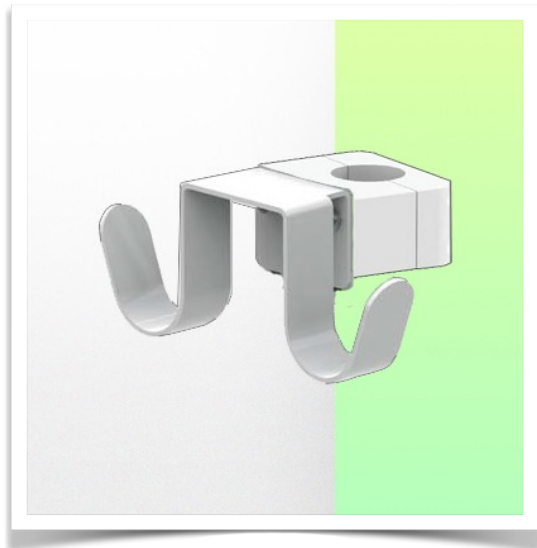

**Presentation**

**Part Number: WM 227.183**

**Double hook for cable, for mounting to fixed tube  $\varnothing$  38 mm**

This cable hook with its matching mounting interface is the ideal addition when long cables need to be suspended and its design offers hygiene and cleaning in every detail. Its modern design has been specially developed for healthcare environments.

**Technical specifications:**

- \* Two end cable hook
- \* Length 170 mm
- \* Mounting adapter included in this configuration as described in this presentation sheet. \* Mounting to fixed tube  $\varnothing$  38 mm
- \* Colour: White
- \* Warranty: 5 years