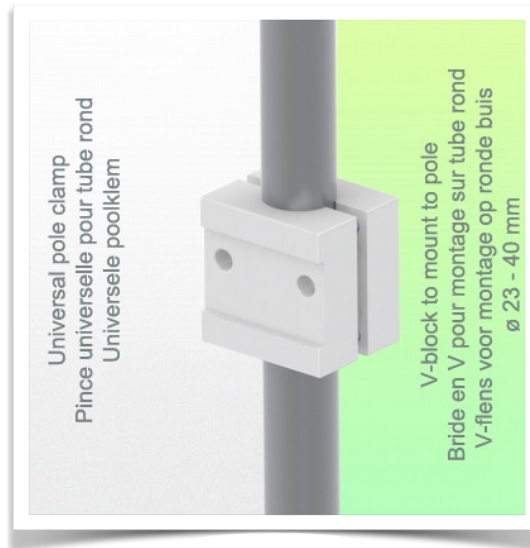

**Presentation**

**Part Number: WM 227.186**

**Universal support clamp Adjustable from 35 - 57 mm, for mounting on variable tube  
ø 23-40 mm**

This Universal Clamp is adjustable in width and height according to the length of the wall or column rail and is an ideal space-saving solution when small power supplies or small medical equipment need to be placed in your workstation.

**Technical specifications:**

- \* Adjustment range from 35 to 57 mm
- \* Variable pole adapter from 23 to 40 mm included in this configuration
- \* Color: RAL 9016 white
- \* Warranty: 5 years