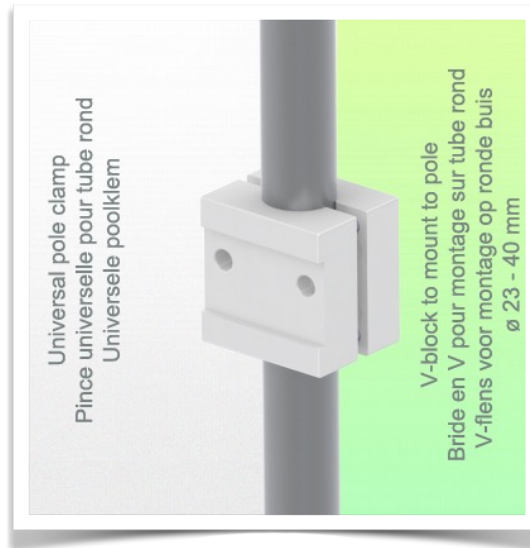

Presentation

Part Number: WM 227.189

**Universal support clamp Adjustable from 48 - 63 mm, for mounting on variable tube
ø 23-40 mm**

This Universal Clamp is adjustable in width and height according to the length of the wall or column rail and is an ideal space-saving solution when small power supplies or small medical equipment need to be placed in your workstation.

Technical specifications:

- * Adjustment range from 48 to 63 mm
- * Variable pole adapter from 23 to 40 mm included in this configuration
- * Color: RAL 9016 white
- * Warranty: 5 years