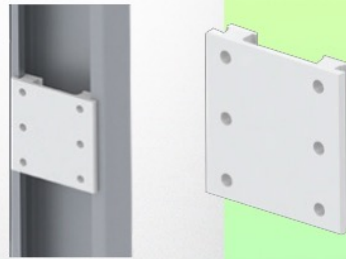

Presentation

Part Number: WM 227.191

Universal support clamp Adjustable from 48 - 63 mm, for mounting on wall track

Adaptateur pour glissière murale Vertical
Adapter for vertical wall channel
Adapter voor verticaal wadkanaal

Pour montage sur glissière murale
To mount to wall channel
Om aan een muur te bevestigen railkanaal

This Universal Clamp is adjustable in width and height according to the length of the wall or column rail and is an ideal space-saving solution when small power supplies or small medical equipment need to be placed in your workstation.

Technical specifications:

- * Adjustment range from 35 to 57 mm
- * Slide rail adapter included in this configuration
- * Color: RAL 9016 white
- * Warranty: 5 years